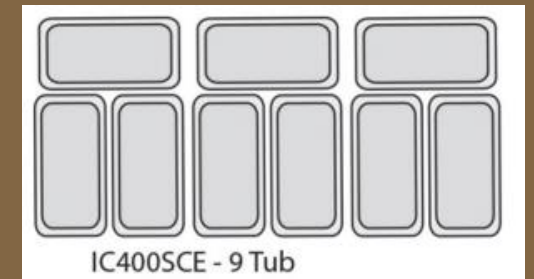

IC-SCE + Canopy Range

The IC-SCE + Canopy Range is an ideal way to add scooping ice cream sales to your business, even if you are on a budget. The freezers have a curved glass canopy, which makes an attractive display for scooping tubs. There is a sliding glass lid which is flat to allow easy access to the ice cream for serving and helps insulate the unit when not in use. There is storage underneath the tub frames for extra stock. The unit comes on sturdy castors, making it easy to move.

Features & Benefits:

- Static Cooling
- Castors, 2 Lockable
- Lock
- Digital Temperature Display
- Sliding Lid
- Storage under tubs
- Defrost Drain
- Fan assisted Condenser
- Curved Glass Canopy
- Holds 9 Napoli size plastic tubs in frames without the need for stainless steel pans

Price with Trade Discount if ordered through us directly: **£991 + VAT**

Price includes: Baskets for Napoli trays, a 1-year labour / 2-year parts warranty, standard delivery and unpacking & positioning of unit on your premises.

External Measurements:

H: 1243mm

W: 1300mm

D: 630mm

Internal Measurements:

H: 665mm

W: 1180mm

D: 510mm