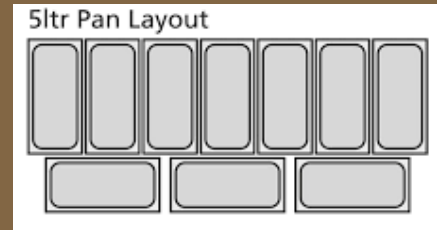

Slant 510

The Slant 510 is an excellent way to get 10 x 4.5 litre tubs of Aldous or Norfolk County ice cream on display in the minimum amount of space. The unit also comes with separate refrigerated under storage (accessed through rear door) and has glass sliding lids to give extra insulation when you're not serving. A light is mounted into the canopy to create an excellent display of all the best flavours.

Features & Benefits:

- Static Cooling
- Castors
- Interior Light with Switch
- Flat sliding lids
- Temperature Display
- Under Storage
- Accepts Napoli Pans
- Fan Assisted condenser for energy efficiency

Price with Trade Discount if ordered through us directly: **£1590 + VAT**

Price includes: a 1-year labour / 2-year parts warranty, standard delivery and unpacking & positioning of unit on your premises.

Accessories:

1 x Stainless Steel Napoli Pans: £14.00 + VAT

Additional £140.00 + VAT for 10 Stainless Steel Napoli Pans

External Measurements:

H: 1235mm

W: 1341mm

D: 725mm

Internal Measurements:

H: 630mm

W: 1217mm

D: 563mm