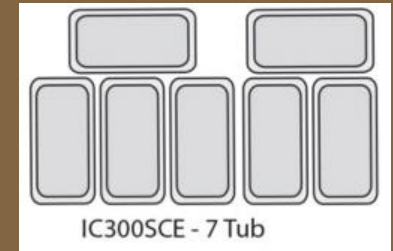

H: 630mm

W: 1217mm

D: 563mm

IC-SCE + Canopy Range

The IC-SCE + Canopy Range is an ideal way to add scooping ice cream sales to your business, even if you are on a budget. The freezers have a curved glass canopy, which makes an attractive display for scooping tubs. There is a sliding glass lid which is flat to allow easy access to the ice cream for serving and helps insulate the unit when not in use. There is storage underneath the tub frames for extra stock. The unit comes on sturdy castors, making it easy to move.

External Measurements:

H: 1243mm
W: 1010mm
D: 630mm

Internal Measurements:

H: 665mm
W: 890mm
D: 510mm

IC-SCE + Canopy Range

The IC-SCE + Canopy Range is an ideal way to add scooping ice cream sales to your business, even if you are on a budget. The freezers have a curved glass canopy, which makes an attractive display for scooping tubs. There is a sliding glass lid which is flat to allow easy access to the ice cream for serving and helps insulate the unit when not in use. There is storage underneath the tub frames for extra stock. The unit comes on sturdy castors, making it easy to move.